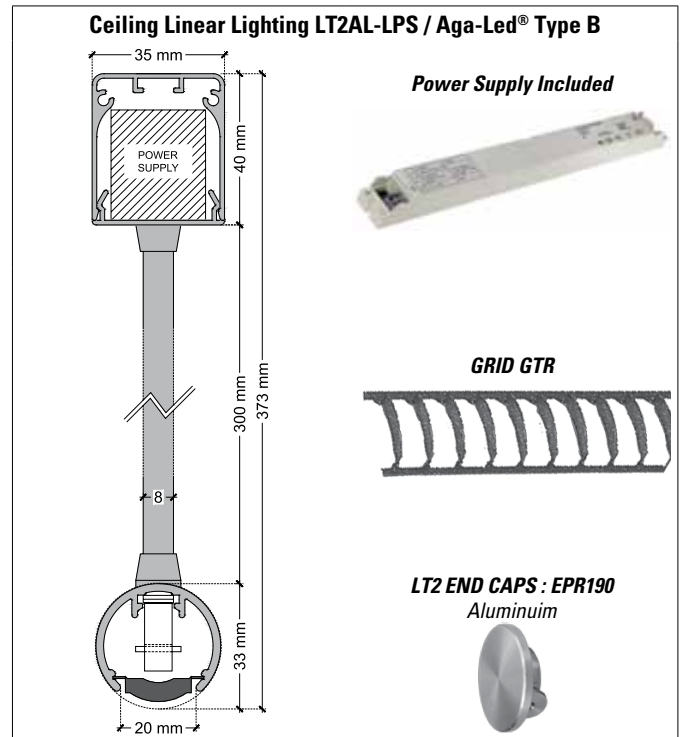

Color Temperature & Luminous Flux / Unit

	2200K	2400K	2700K	3000K	4000K
Aga-Led® B3-G2	- -	97 lm	137lm	137lm	137lm
Aga-Led® B6-G2	129 lm	140 lm	166 lm	166 lm	166 lm