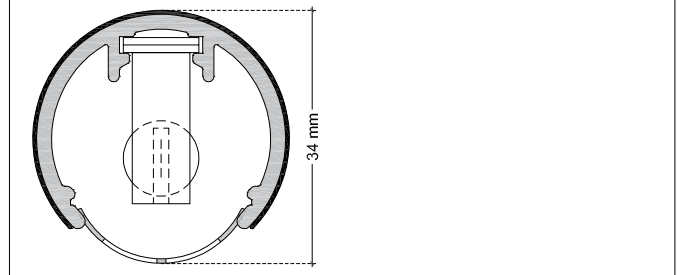

LPX-AC Wood Finish / Xenon - Rigid Loop / Grid :GRPR