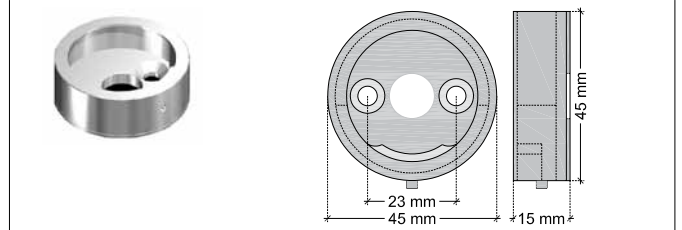

WALL FIXATION : FT1-W

Not available in plywood