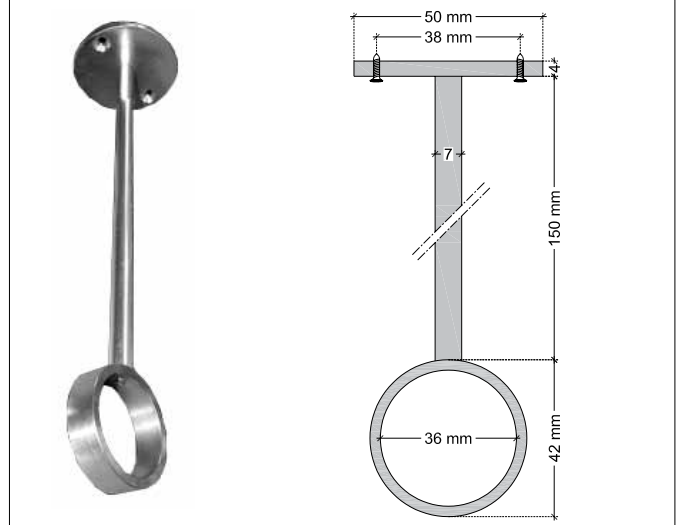

MEDIAN SUPPORT : FC-W

Every 900mm for a safe installation

Not available in plywood