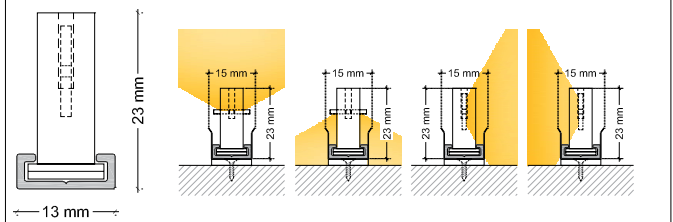

TECHNICAL DATA SHEET

LFALC IP20 / Aga-Led® Type B

VERSION - 06.07.2017

STANDARD LUMINAIRE

Reference	LFALC
Protection Class	IP20
Lighting Source	Aga-Led® Type B
Connector	4 Positions on B'Light conductor 16mm²
Dimensions	13x23mm
Standard Length	330 - 670 - 1000 - 1330 - 1670 - 2000mm
Length on measure	on request up to 3000mm
Nb Lighting Unit	18 LED/m
Voltage	24V
Power	17.28W/m to 21.60 W/m
Connecting Cable	COS3: 1m standard cable 2x1.5mm²

APPLICATION: cornices, handrails, stairs, shelves

LFALC / AGA-LED® TYPE B - 4 Positions

FINISH

Color Finishing Profil

Standard	Natural Anodised Aluminium
On request	Thermo-Enameling
	Powder Coating RAL
	Color Anodising
	Polished Aluminium Chrome Aspect
	Polished Aluminium Gold Aspect

ON REQUEST

Fixation	BFA (fixed with screw) FCP (fixed with screw) FCP-S (fixed with tape & screw)
Connecting Cable	COS4 - COS4a
Connecting Plug	AMS / AF
Dimming Option	1-10V, Dali, KNX <i>Ask technical departement for more information</i>

ON REQUEST: LFALC Fixation

FCP-S

(fixed with tape & screw)

FCP

(fixed with screw)

ON REQUEST: LFALC Fixation BFA

LIGHTING SOURCE

Lighting Source **Aga-Led® Type B - Generation 2**

Ref	B3	B6	
Power	0.96W	1.2W	
Voltage	24V	24V	
Beam Angle	120°	120°	
CRI	80	80	
Lifetime	50'000h		
Working T°	-20°C to +45°C		
Environmental protection	Modified acrylate resin		

Color Temperature & Luminous Flux / Unit

	2200K	2400K	2700K	3000K	4000K
Aga-Led® B3-G2	--	97 lm	137lm	137lm	137lm
Aga-Led® B6-G2	129 lm	140 lm	166 lm	166 lm	166 lm

ON REQUEST : Connecting Cable

COS4 Linear bridging

2x8cm conductors of 2.5mm²

COS4a Corner bridging

1x8cm conductors of 2.5mm²
1x11cm conductors of 2.5mm²

ON REQUEST : Connecting plug AF/AMS

CERTIFICAT