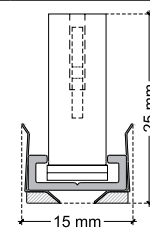

ON REQUEST: LFALC Fixation

FCP-S

(fixed with tape & screw)