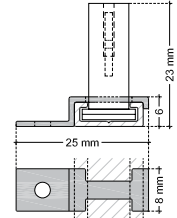

TECHNICAL DATA SHEET

LFALC IP20 / Aga-Led® Type B

VERSION - 06.07.2017

STANDARD LUMINAIRE

Reference	LFALC
Protection Class	IP20
Lighting Source	Aga-Led® Type B
Connector	4 Positions on B'Light conductor 16mm ²
Dimensions	13x23mm
Standard Length	330 - 670 - 1000 - 1330 - 1670 - 2000mm
Length on measure	on request up to 3000mm
Nb Lighting Unit	18 LED/m
Voltage	24V
Power	17.28W/m to 21.60 W/m
Connecting Cable	COS3: 1m standard cable 2x1.5mm ²

ON REQUEST: LFALC Fixation

FCP-S

(fixed with tape & screw)

FCP

(fixed with screw)

ON REQUEST: LFALC Fixation BFA

LIGHTING SOURCE

Lighting Source **Aga-Led® Type B - Generation 2**