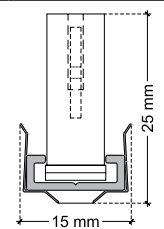

TECHNICAL DATA SHEET

LFALC IP20 / Aga-Led® Type B

VERSION - 06.07.2017

STANDARD LUMINAIRE

Reference	LFALC
Protection Class	IP20
Lighting Source	Aga-Led® Type B
Connector	4 Positions on B'Light conductor 16mm ²
Dimensions	13x23mm
Standard Length	330 - 670 - 1000 - 1330 - 1670 - 2000mm
Length on measure	on request up to 3000mm
Nb Lighting Unit	18 LED/m
Voltage	24V
Power	17.28W/m to 21.60 W/m
Connecting Cable	COS3: 1m standard cable 2x1.5mm ²

ON REQUEST: LFALC Fixation

FCP-S

(fixed with tape & screw)

FCP

(fixed with screw)

ON REQUEST: LFALC Fixation BFA

LIGHTING SOURCE

Lighting Source **Aga-Led® Type B - Generation 2**