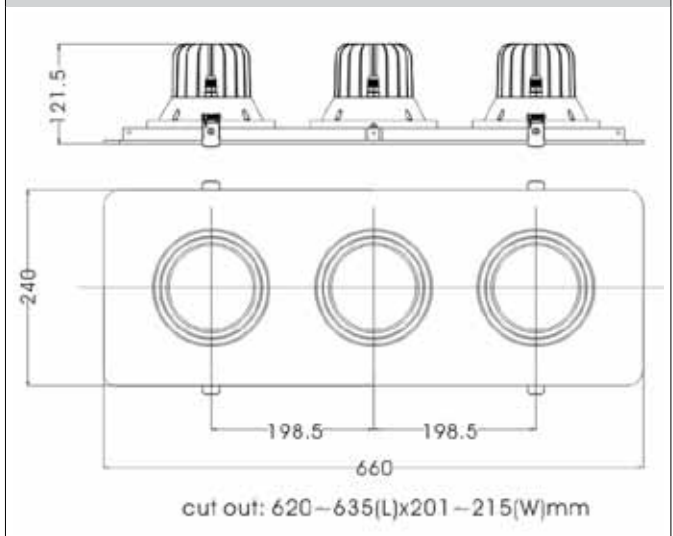

TECHNICAL DATA SHEET

LED Down Light / EN-DLA060-08, EN-DLA090-08, EN-DLA114-08

VERSION - 24.07.2017

STANDARD LUMINAIRE

Reference	EN-DLA060-08	EN-DLA090-08	EN-DLA114-08
Power	60 W	90 W	114 W
Current	500 mA	700 mA	900 mA
	per spot	per spot	per spot
Protection Class	IP20 or IP44	IP20 or IP44	IP20 or IP44
Dimensions	660 x 240 x Ht.121.5mm		
Cut-Out	620-635 x 201-215mm		
Voltage	AC220-240V, 50-60Hz		
Led Type	Cree Cob		
CRI	80+ OR 90+		
Beam Angle	24°, 40°, 60°		
Dimmable	Yes		
Orientable	30° on 2 axes		
Working T°	-20°C ~ +45°C		
Warranty	5 years		

EN-DLI114-08

2'700K	3'000K	4'000K	5'000K
3x3002 lm ±5%	3x3192 lm ±5%	3x3378 lm ±5%	3x3463 lm ±5%

CERTIFICAT

CE RoHS  

TECHNICAL DRAWINGS

PRODUCT AVAILABLE

SINGLE HEAD

DOUBLE HEAD