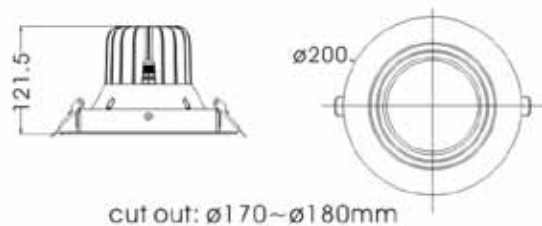

TECHNICAL DRAWINGS

AGABEKOV

AGABEKOV SA Manufacture 6, ROUTE DE COMPOIS
CH-1222 VÉSENAZ - GENEVA - SWITZERLAND
Tel. +41 22 752 47 45 Fax. +41 22 752 37 08
E - mail: info@aaabekov.com

AGABEKOV SA Bureau d'etudes 6, ROUTE DE COMPOIS
CH-1222 VÉSENAZ - GENEVA - SWITZERLAND
Tel. +41 22 752 47 45 Fax. +41 22 752 37 08
Internet: www.aaabekov.com